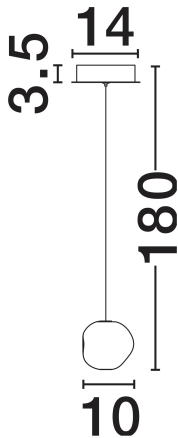

NOVA LUCE

PRODUCT DATASHEET

Version: 001

PRODUCT PHOTOGRAPH

TECHNICAL DRAWING

GENERAL INFORMATION

Product Code	9511011
Collection	Indoor
Product Category	Suspension
Product Family	Ifos
Mounting Location	Wall
Application Environment	Indoor
Specifications	N/A

DIMENSION & WEIGHT

LxWxH (cm)	D: 10.5 H: 180
Cut Out (cm)	N/A
Weight (Kgr)	1.1

MATERIAL & COLOR

Product Color	Sandy Black & Chrome
Body Material	Metal & Acrylic

APPLICATION & MOUNTING

Ambient Working Temp.	Max 45°C
Type of Protection	IP20
Dimmable	No
Type of Dimming	N/A
Mounting type	Surface
Mounting Depth (cm)	N/A
Led Module Replaceable	No
Light Source	LED

Power (Nominal)	6W
Input voltage (Nominal)	220-240V
Mains Frequency	50/60Hz

PHOTOMETRICAL DATA

Luminous Flux	270lm
Color Temperature	3000K
Light Color (Designation)	Warm White

WARRANTY

Warranty	3 Years
----------	----------------