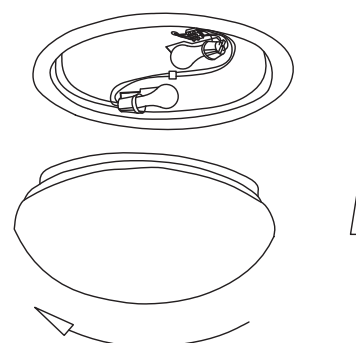

NOVA LUCE

832402

1

Turn off the general switch

2

Prepare the luminaire for installation

3

Connect wires

4

Mark, drill holes,
apply plastic anchors
& tie up the screws into place

5

Apply the bulb by rotating

6

Fix the glass into place by rotating

7

Turn on the general switch