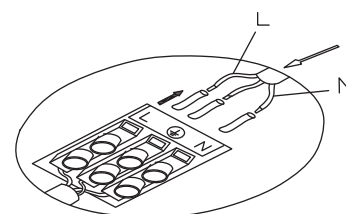

NOVA LUCE

832402

1

Turn off the general switch

2

Prepare the luminaire for installation

3

Connect wires

4

Mark, drill holes,
apply plastic anchors
& tie up the screws into place

5

Apply the bulb by rotating

6

Fix the glass into place by rotating

7

Turn on the general switch