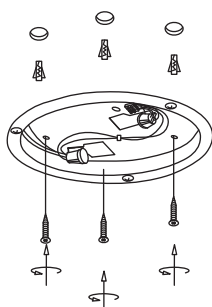

NOVA LUCE

832402

1

Turn off the general switch

2

Prepare the luminaire for installation

3

Connect wires

4

Mark, drill holes,
apply plastic anchors
& tie up the screws into place

5

Apply the bulb by rotating

6

Fix the glass into place by rotating

7

Turn on the general switch