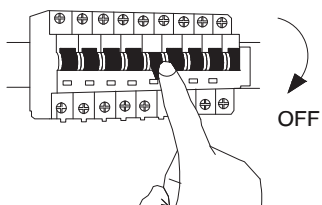

NOVA LUCE

832402

1

Turn off the general switch

2

Prepare the luminaire for installation

3

Connect wires

4

Mark, drill holes,
apply plastic anchors
& tie up the screws into place

5

Apply the bulb by rotating

6

Fix the glass into place by rotating

7

Turn on the general switch