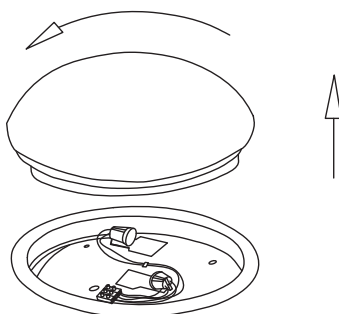

NOVA LUCE

832402

1

Turn off the general switch

2

Prepare the luminaire for installation

3

Connect wires

4

Mark, drill holes,
apply plastic anchors
& tie up the screws into place

5

Apply the bulb by rotating

6

Fix the glass into place by rotating

7

Turn on the general switch