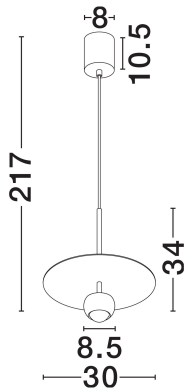

NOVA LUCE

PRODUCT DATASHEET

Version: 001

PRODUCT PHOTOGRAPH

TECHNICAL DRAWING

GENERAL INFORMATION

| | |
|-------------------------|------------|
| Product Code | 9870046 |
| Collection | Indoor |
| Product Category | Suspension |
| Product Family | Edem |
| Mounting Location | Wall |
| Application Environment | Indoor |
| Specifications | N/A |

DIMENSION & WEIGHT

| | |
|--------------|--------------|
| LxWxH (cm) | D: 30 H: 217 |
| Cut Out (cm) | N/A |
| Weight (Kgr) | 1.15 |

MATERIAL & COLOR

| | |
|---------------|-------------------|
| Product Color | Bluish Gray |
| Body Material | Aluminium & Steel |

| | |
|-------------------------|-----------------|
| Power (Nominal) | 8W |
| Input voltage (Nominal) | 220-240V |
| Mains Frequency | 50/60Hz |

PHOTOMETRICAL DATA

| | |
|---------------------------|-------------------|
| Luminous Flux | 590lm |
| Color Temperature | 3000K |
| Light Color (Designation) | Warm White |