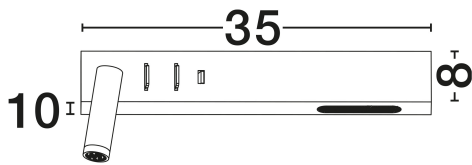

TECHNICAL DRAWING

GENERAL INFORMATION

Product Code	9533524
Collection	Indoor
Product Category	Wall
Product Family	Vida
Mounting Location	Wall
Application Environment	Indoor
Specifications	N/A

DIMENSION & WEIGHT

LxWxH (cm)	L: 35 W: 10 H: 8
Cut Out (cm)	N/A
Weight (Kgr)	0.6

MATERIAL & COLOR

Product Color	Sandy White
Body Material	Metal

APPLICATION & MOUNTING

Ambient Working Temp.	Max 45°C
Type of Protection	IP20
Dimmable	No
Type of Dimming	N/A
Mounting type	Surface
Mounting Depth (cm)	N/A
Led Module Replaceable	No
Light Source	LED

NOVA LUCE S.A

Schimatari Viotias
32009, Greece

+30 22620 58 121
+30 22620 56 743

info@novaluce.com
www.novaluce.com