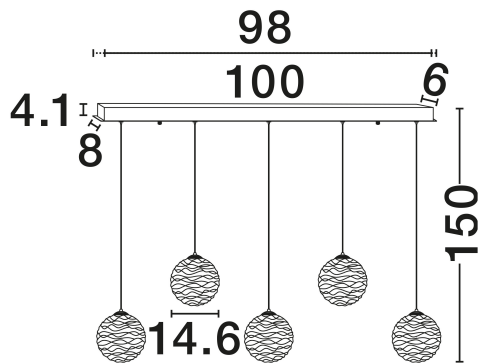

TECHNICAL DRAWING

APPLICATION & MOUNTING

Ambient Working Temp.	Max 45°C
Type of Protection	IP20
Dimmable	Yes
Type of Dimming	Triac
Mounting type	Surface
Mounting Depth (cm)	N/A
Led Module Replaceable	No
Light Source	LED

NOVA LUCE S.A

Schimatari Viotias
32009, Greece

+30 22620 58 121
+30 22620 56 743

info@novaluce.com
www.novaluce.com