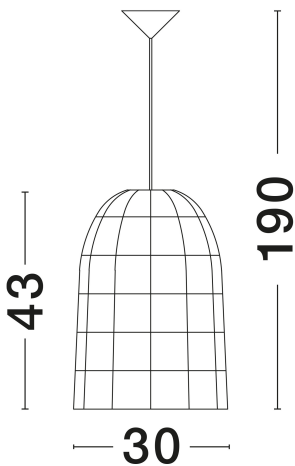

TECHNICAL DRAWING

GENERAL INFORMATION

Product Code	9586509
Collection	Indoor
Product Category	Suspension
Product Family	Aurora
Mounting Location	Ceiling
Application Environment	Indoor
Specifications	N/A

DIMENSION & WEIGHT

LxWxH (cm)	D: 30 H1: 43 H2: 190
Cut Out (cm)	N/A
Weight (Kgr)	1.15

MATERIAL & COLOR

Product Color	Natural
Body Material	Rattan

APPLICATION & MOUNTING

Ambient Working Temp.	Max 45°C
Type of Protection	IP20
Dimmable	Yes
Type of Dimming	N/A
Mounting type	Surface
Mounting Depth (cm)	N/A
Led Module Replaceable	Yes
Light Source	E27

NOVA LUCE S.A

Schimatari Viotias
32009, Greece

+30 22620 58 121
+30 22620 56 743

info@novaluce.com
www.novaluce.com