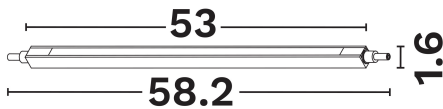

NOVA LUCE

PRODUCT DATASHEET

Version: 001

PRODUCT PHOTOGRAPH

GENERAL INFORMATION

Product Code	9580913
Collection	Indoor
Product Category	Accessories
Product Family	Ivy
Mounting Location	N/A
Application Environment	Indoor
Specifications	N/A

DIMENSION & WEIGHT

LxWxH (cm)	L: 58.2 W: 1.6 H: 1.6
Cut Out (cm)	N/A
Weight (Kgr)	0.141

MATERIAL & COLOR

Product Color	Sandy Black
Body Material	Aluminium

APPLICATION & MOUNTING

Ambient Working Temp.	Max 45°C
Type of Protection	IP20
Dimmable	N/A
Type of Dimming	N/A
Mounting type	Surface
Mounting Depth (cm)	N/A
Led Module Replaceable	N/A
Light Source	N/A

TECHNICAL DRAWING

NOVA LUCE S.A

Schimatari Viotias
32009, Greece

+30 22620 58 121
+30 22620 56 743

info@novaluce.com
www.novaluce.com