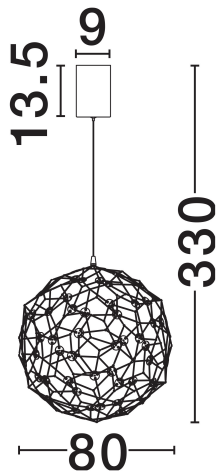

NOVA LUCE

PRODUCT DATASHEET

Version: 001

PRODUCT PHOTOGRAPH

TECHNICAL DRAWING

GENERAL INFORMATION

Product Code	9288080
Collection	Indoor
Product Category	Suspension
Product Family	Sole
Mounting Location	Wall
Application Environment	Indoor
Specifications	N/A

DIMENSION & WEIGHT

LxWxH (cm)	D: 80 H: 330
Cut Out (cm)	N/A
Weight (Kgr)	2.5

MATERIAL & COLOR

Product Color	Gold
Body Material	Cooper

APPLICATION & MOUNTING

Ambient Working Temp.	Max 45°C
Type of Protection	IP20
Dimmable	No
Type of Dimming	N/A
Mounting type	Surface
Mounting Depth (cm)	N/A
Led Module Replaceable	No
Light Source	LED

Power (Nominal)	21W
Input voltage (Nominal)	220-240V
Mains Frequency	50/60Hz

PHOTOMETRICAL DATA

Luminous Flux	2043lm
Color Temperature	3000K
Light Color (Designation)	Warm White

WARRANTY

Warranty	3 Years
----------	----------------