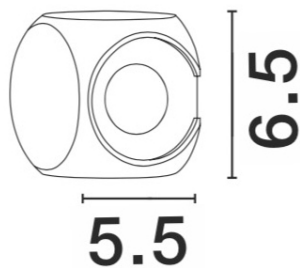

GENERAL INFORMATION

Product Code	9226217
Collection	Outdoor
Product Category	Wall
Product Family	ZARI
Mounting Location	Wall
Application Environment	Outdoor

DIMENSION & WEIGHT

LxWxH (cm)	L: 5,5 W: 6,5 H: 6,5
Cut out (cm)	N/A
Weight (Kgr)	0.3

MATERIAL & COLOR

Product Color	White
Body Material	Aluminium&-Glass

APPLICATION & MOUNTING

Ambient Working Temp.	Max 40 oC
Type of Protection	IP54
Dimmable	No
Type of Dimming (Optional)	N/A
Mounting type	Surface
Mounting Depth (cm)	N/A
Led Module Replaceable	No
Light Source	LED

NOVA LUCE S.A

Schimatari Viotias
32009, Greece

+30 22620 58 121
+30 22620 56 743

info@novaluce.com
www.novaluce.com