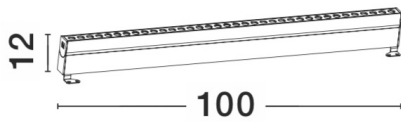

GENERAL INFORMATION

Product Code	9011161
Collection	Outdoor
Product Category	Wall
Product Family	WALL WASHER
Mounting Location	Wall
Application Environment	Outdoor

DIMENSION & WEIGHT

LxWxH (cm)	L: 100 W: 6,5 H: 12
Cut out (cm)	N/A
Weight (Kgr)	3.1

MATERIAL & COLOR

Product Color	Black
Body Material	Aluminium&-Glass

APPLICATION & MOUNTING

Ambient Working Temp.	Max 40 oC
Type of Protection	IP67
Dimmable	N/A
Type of Dimming (Optional)	N/A
Mounting type	Surface
Mounting Depth (cm)	N/A
Led Module Replaceable	No
Light Source	LED

NOVA LUCE S.A

Schimatari Viotias
32009, Greece

+30 22620 58 121
+30 22620 56 743

info@novaluce.com
www.novaluce.com