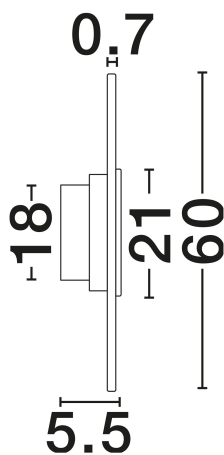

NOVA LUCE

PRODUCT DATASHEET

Version: 001

PRODUCT PHOTOGRAPH

GENERAL INFORMATION

Product Code	9019750
Collection	Indoor
Product Category	Wall
Product Family	Marzio
Mounting Location	Wall
Application Environment	Indoor
Specifications	N/A

DIMENSION & WEIGHT

LxWxH (cm)	D: 60 W: 5.5
Cut Out (cm)	N/A
Weight (Kgr)	4.9

MATERIAL & COLOR

Product Color	Brass Gold
Body Material	Metal & Imitated Alabaster

TECHNICAL DRAWING

APPLICATION & MOUNTING

Ambient Working Temp.	Max 45°C
Type of Protection	IP20
Dimmable	No
Type of Dimming	N/A
Mounting type	Surface
Mounting Depth (cm)	N/A
Led Module Replaceable	No
Light Source	LED

Power (Nominal)	14W
Input voltage (Nominal)	220-240V
Mains Frequency	50/60Hz

PHOTOMETRICAL DATA

Luminous Flux	1054lm
Color Temperature	3000K
Light Color (Designation)	Warm White

WARRANTY

Warranty	3 Years
----------	----------------