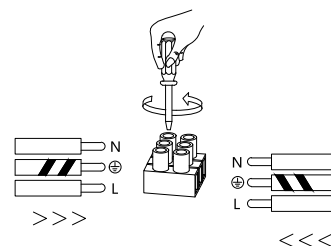

NOVA LUCE

9009190

①

Turn off the general Switch

②

Drill holes & apply plastic anchors
With screws

③

Connect the wires

④

Apply the side screws

⑤

Instal glass shades

⑥

Turn on the general switch