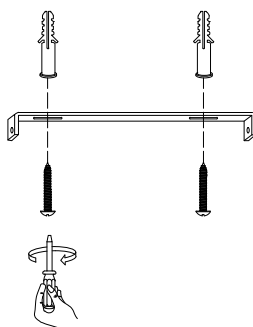

NOVA LUCE

9009190

①

Turn off the general Switch

②

Drill holes & apply plastic anchors
With screws

③

Connect the wires

④

Apply the side screws

⑤

Instal glass shades

⑥

Turn on the general switch