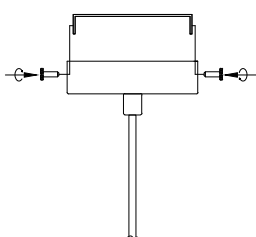

NOVA LUCE

9009190

①

Turn off the general Switch

②

Drill holes & apply plastic anchors
With screws

③

Connect the wires

④

Apply the side screws

⑤

Instal glass shades

⑥

Turn on the general switch