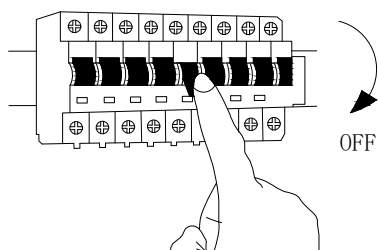

NOVA LUCE

9009190

①

Turn off the general Switch

②

Drill holes & apply plastic anchors
With screws

③

Connect the wires

④

Apply the side screws

⑤

Instal glass shades

⑥

Turn on the general switch