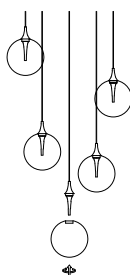

# NOVA LUCE

9416961 9416962

1

Turn off the general switch

2

Drill holes & apply plastic anchors  
With screws

3

Connect the wires

4

Apply the side screws

5

By rotating apply the glass

6

Turn on the general switch