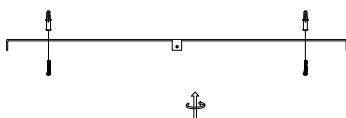

# NOVA LUCE

9416961 9416962

1

Turn off the general switch

2

Drill holes & apply plastic anchors  
With screws

3

Connect the wires

4

Apply the side screws

5

By rotating apply the glass

6

Turn on the general switch