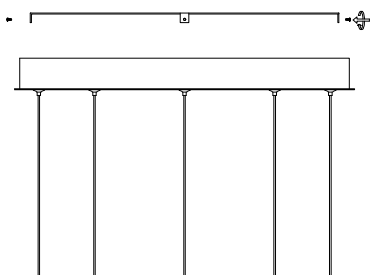

# NOVA LUCE

9416961 9416962

1

Turn off the general switch

2

Drill holes & apply plastic anchors  
With screws

3

Connect the wires

4

Apply the side screws

5

By rotating apply the glass

6

Turn on the general switch