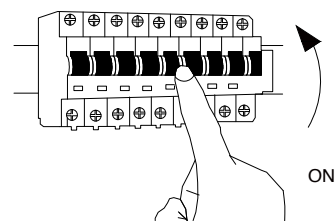

# NOVA LUCE

9416961 9416962

1

Turn off the general switch

2

Drill holes & apply plastic anchors  
With screws

3

Connect the wires

4

Apply the side screws

5

By rotating apply the glass

6

Turn on the general switch