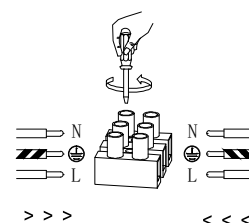

# NOVA LUCE

9416961 9416962

1

Turn off the general switch

2

Drill holes & apply plastic anchors  
With screws

3

Connect the wires

4

Apply the side screws

5

By rotating apply the glass

6

Turn on the general switch