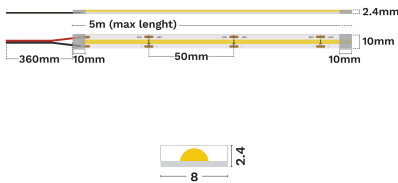

TECHNICAL DRAWING

COMPATIBLE WITH

— On/Off Driver: N/A

— Triac Driver: N/A

— Dali Driver: N/A

GENERAL INFORMATION

Product Code	9540068
Product Category	Led Strips
Product Family	Vida Slim
Mounting Location	N/A
Application Environment	Outdoor

DIMENSION & WEIGHT

LxWxH (cm)	L:5m 8 mm
Cut out (cm)	N/A
Weight (Kgr)	N/A

MATERIAL & COLOR

Product Color	N/A
Body Material	Aluminium
Cover Material	N/A

APPLICATION & MOUNTING

Ambient Working Temp.	45 C
Type of Protection	IP65
Protection Class IK	N/A
Dimmable	Yes
Type of Dimming (Optional)	Triac/Dali
Mounting type	N/A
Mounting Depth (cm)	N/A
Led Module Replaceable	No
Light Source	Led
Adjustable	No

NOVA LUCE S.A

Schimatari Viotias
32009, Greece

+30 22620 58 121
+30 22620 56 743

info@novaluce.com
www.novaluce.com