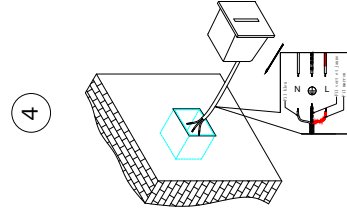

NOVA LUCE

9050708 9050709

Turn off the general switch

Make a cut out 60x55

Apply it in place

Connect the wires

Turn on the general switch