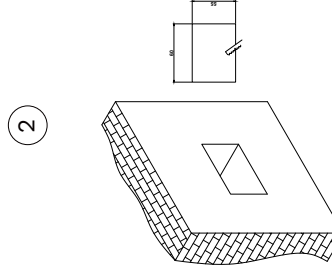

NOVA LUCE

9050708 9050709

Turn off the general switch

Make a cut out 60x55

Apply it in place

Connect the wires

Turn on the general switch