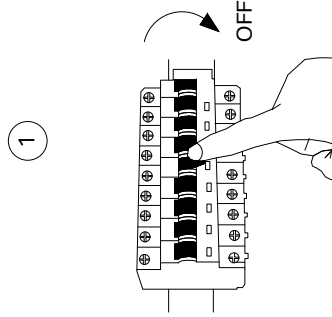

NOVA LUCE

9050708 9050709

Turn off the general switch

Make a cut out 60x55

Apply it in place

Connect the wires

Turn on the general switch