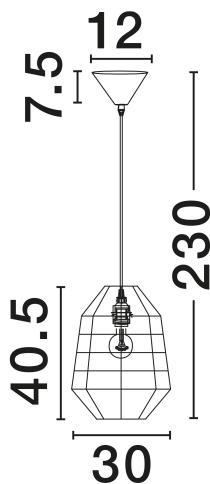

NOVA LUCE

PRODUCT DATASHEET

Version: 001

PRODUCT PHOTOGRAPH

TECHNICAL DRAWING

GENERAL INFORMATION

Product Code	9586609
Collection	Indoor
Product Category	Suspension
Product Family	Copos
Mounting Location	Ceiling
Application Environment	Indoor
Specifications	N/A

DIMENSION & WEIGHT

LxWxH (cm)	D: 30 H: 230
Cut Out (cm)	N/A
Weight (Kgr)	0.985

MATERIAL & COLOR

Product Color	Natural, Blue. Black & Sandy Black
Body Material	Rope&Steel

APPLICATION & MOUNTING

Ambient Working Temp.	Max 45°C
Type of Protection	IP20
Dimmable	Yes
Type of Dimming	N/A
Mounting type	Surface
Mounting Depth (cm)	N/A
Led Module Replaceable	Yes
Light Source	E27

Power (Nominal)	1x12W
Input voltage (Nominal)	100-240V
Mains Frequency	50/60Hz

PHOTOMETRICAL DATA

Luminous Flux	N/A
Color Temperature	N/A
Light Color (Designation)	N/A

WARRANTY

Warranty	3 Years
----------	----------------