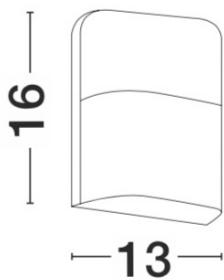

APPLICATION & MOUNTING

Ambient Working Temp.	Max 40 oC
Type of Protection	IP65
Dimmable	No
Type of Dimming (Optional)	N/A
Mounting type	Surface
Mounting Depth (cm)	N/A
Led Module Replaceable	No
Light Source	LED

NOVA LUCE S.A

Schimatari Viotias
32009, Greece

+30 22620 58 121
+30 22620 56 743

info@novaluce.com
www.novaluce.com