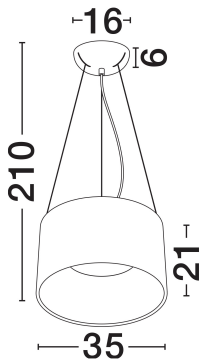

GENERAL INFORMATION

Product Code	9870014
Collection	Indoor
Product Category	Suspension
Product Family	Atil
Mounting Location	Wall
Application Environment	Indoor
Specifications	N/A

DIMENSION & WEIGHT

LxWxH (cm)	D: 35 H: 210
Cut Out (cm)	N/A
Weight (Kgr)	3.3

MATERIAL & COLOR

Product Color	Sandy White & Black
Body Material	Aluminium & Steel

APPLICATION & MOUNTING

Ambient Working Temp.	Max 45°C
Type of Protection	IP20
Dimmable	No
Type of Dimming	N/A
Mounting type	Surface
Mounting Depth (cm)	N/A
Led Module Replaceable	No
Light Source	LED

NOVA LUCE S.A

Schimatari Viotias
32009, Greece

+30 22620 58 121
+30 22620 56 743

info@novaluce.com
www.novaluce.com