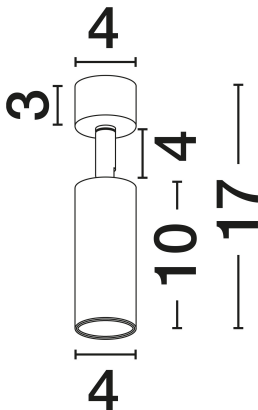

NOVA LUCE

PRODUCT DATASHEET

Version: 001

PRODUCT PHOTOGRAPH

TECHNICAL DRAWING

GENERAL INFORMATION

Product Code	9011456
Collection	Indoor
Product Category	Ceiling
Product Family	Mor
Mounting Location	Ceiling
Application Environment	Indoor
Specifications	N/A

DIMENSION & WEIGHT

LxWxH (cm)	D: 4 H: 17
Cut Out (cm)	N/A
Weight (Kgr)	0.16

MATERIAL & COLOR

Product Color	Sandy Black
Body Material	Aluminium

APPLICATION & MOUNTING

Ambient Working Temp.	Max 45°C
Type of Protection	IP20
Dimmable	Yes
Type of Dimming	N/A
Mounting type	Surface
Mounting Depth (cm)	N/A
Led Module Replaceable	Yes
Light Source	MR11/GU10

NOVA LUCE S.A

Schimatari Viotias
32009, Greece

+30 22620 58 121
+30 22620 56 743

info@novaluce.com
www.novaluce.com