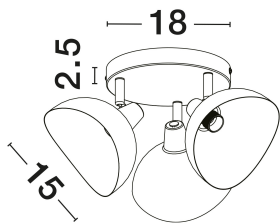

NOVA LUCE

PRODUCT DATASHEET

Version: 001

PRODUCT PHOTOGRAPH

TECHNICAL DRAWING

GENERAL INFORMATION

Product Code	9555810
Collection	Indoor
Product Category	Ceiling
Product Family	Geti
Mounting Location	Ceiling
Application Environment	Indoor
Specifications	N/A

DIMENSION & WEIGHT

LxWxH (cm)	D: 18 H: 12
Cut Out (cm)	N/A
Weight (Kgr)	1.2

MATERIAL & COLOR

Product Color	Matt Black & Gold
Body Material	Metal

APPLICATION & MOUNTING

Ambient Working Temp.	Max 45°C
Type of Protection	IP20
Dimmable	Yes
Type of Dimming	N/A
Mounting type	Surface
Mounting Depth (cm)	N/A
Led Module Replaceable	Yes
Light Source	E14

Power (Nominal)	3x5W
Input voltage (Nominal)	100-240V
Mains Frequency	50/60Hz

PHOTOMETRICAL DATA

Luminous Flux	N/A
Color Temperature	N/A
Light Color (Designation)	N/A

WARRANTY

Warranty	3 Years
----------	----------------