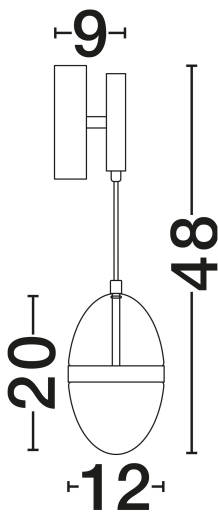

NOVA LUCE

PRODUCT DATASHEET

Version: 001

PRODUCT PHOTOGRAPH

TECHNICAL DRAWING

GENERAL INFORMATION

Product Code	9009282
Collection	Indoor
Product Category	Wall
Product Family	Egna
Mounting Location	Wall
Application Environment	Indoor
Specifications	N/A

DIMENSION & WEIGHT

LxWxH (cm)	L: 15 W: 13.7 H: 60
Cut Out (cm)	N/A
Weight (Kgr)	1.3

MATERIAL & COLOR

Product Color	Opal, Cognac & Gold, Black
Body Material	Glass & Metal

APPLICATION & MOUNTING

Ambient Working Temp.	Max 45°C
Type of Protection	IP20
Dimmable	No
Type of Dimming	N/A
Mounting type	Surface
Mounting Depth (cm)	N/A
Led Module Replaceable	No
Light Source	LED

Power (Nominal)	13W
Input voltage (Nominal)	220-240V
Mains Frequency	50/60Hz

PHOTOMETRICAL DATA

Luminous Flux	780lm
Color Temperature	3000K
Light Color (Designation)	Warm White

WARRANTY

Warranty	3 Years
----------	----------------