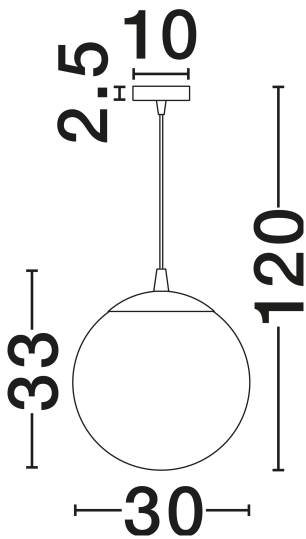

NOVA LUCE

PRODUCT DATASHEET

Version: 001

PRODUCT PHOTOGRAPH

TECHNICAL DRAWING

GENERAL INFORMATION

Product Code	9080300
Collection	Indoor
Product Category	Suspension
Product Family	Lazione
Mounting Location	Ceiling
Application Environment	Indoor
Specifications	N/A

DIMENSION & WEIGHT

LxWxH (cm)	D: 30 H: 120
Cut Out (cm)	N/A
Weight (Kgr)	1.4

MATERIAL & COLOR

Product Color	Gradient Smokey & Chrome
Body Material	Glass & Aluminium

APPLICATION & MOUNTING

Ambient Working Temp.	Max 45°C
Type of Protection	IP20
Dimmable	N/A
Type of Dimming	N/A
Mounting type	Surface
Mounting Depth (cm)	N/A
Led Module Replaceable	Yes
Light Source	E27

Power (Nominal)	1x12W
Input voltage (Nominal)	100-240V
Mains Frequency	50/60Hz

PHOTOMETRICAL DATA

Luminous Flux	N/A
Color Temperature	N/A
Light Color (Designation)	N/A

WARRANTY

Warranty	3 Years
----------	----------------