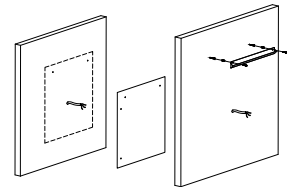

NOVA LUCE

9006021

1

Turn off the general switch

2

Select hanging direction

3

Drill holes and apply screws

4

Connect the wires

5

Put it in place

6

Turn on the general switch

LED ON/OFF Demister ON/OFF