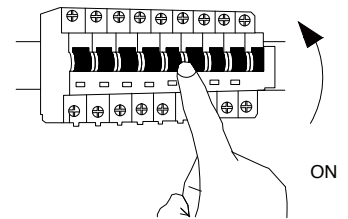

NOVA LUCE

9006021

1

Turn off the general switch

2

Select hanging direction

3

Drill holes and apply screws

4

Connect the wires

5

Put it in place

6

Turn on the general switch

LED ON/OFF Demister ON/OFF