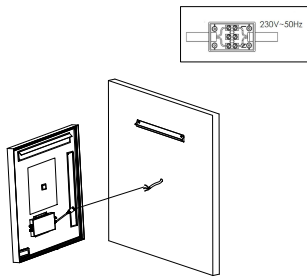

NOVA LUCE

9006021

1

Turn off the general switch

2

Select hanging direction

3

Drill holes and apply screws

4

Connect the wires

5

Put it in place

6

Turn on the general switch

LED ON/OFF Demister ON/OFF