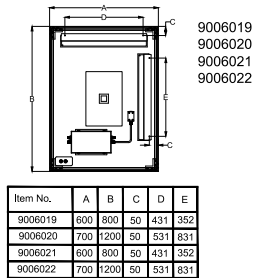

NOVA LUCE

9006021

1

Turn off the general switch

2

Select hanging direction

3

Drill holes and apply screws