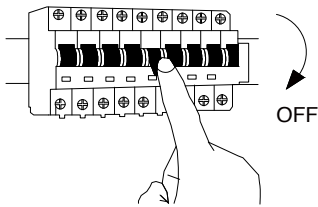

NOVA LUCE

9006021

1

Turn off the general switch

2

Select hanging direction

3

Drill holes and apply screws

4

Connect the wires

5

Put it in place

6

Turn on the general switch

LED ON/OFF Demister ON/OFF