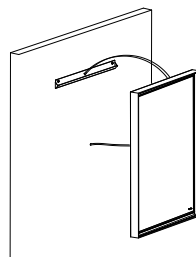

NOVA LUCE

9006021

1

Turn off the general switch

2

Select hanging direction

3

Drill holes and apply screws

4

Connect the wires

5

Put it in place

6

Turn on the general switch

LED ON/OFF Demister ON/OFF