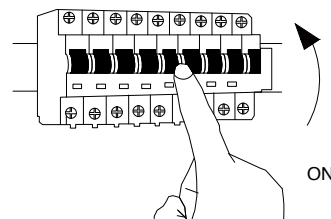

NOVA LUCE

9214166

1

Turn off the general switch

2

Drill holes & apply plastic anchors
With screws

3

Connect the wires

4

Apply the bottom nuts

5

Apply the glass in to place

6

Turn on the general switch