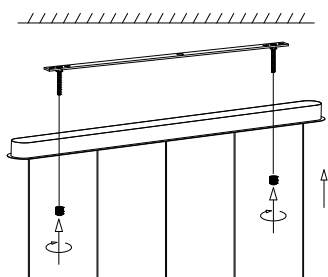

NOVA LUCE

9214166

1

Turn off the general switch

2

Drill holes & apply plastic anchors
With screws

3

Connect the wires

4

Apply the bottom nuts

5

Apply the glass in to place

6

Turn on the general switch