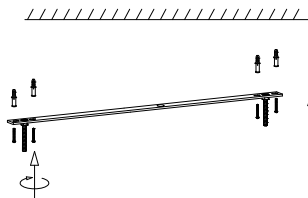

NOVA LUCE

9214166

1

Turn off the general switch

2

Drill holes & apply plastic anchors
With screws

3

Connect the wires

4

Apply the bottom nuts

5

Apply the glass in to place

6

Turn on the general switch