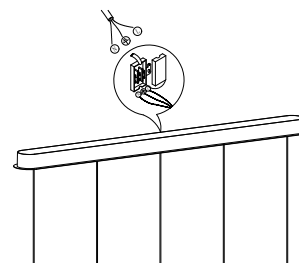

NOVA LUCE

9214166

1

Turn off the general switch

2

Drill holes & apply plastic anchors
With screws

3

Connect the wires

4

Apply the bottom nuts

5

Apply the glass in to place

6

Turn on the general switch