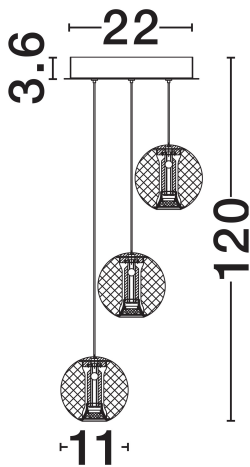

TECHNICAL DRAWING

GENERAL INFORMATION

Product Code	9695208
Collection	Indoor
Product Category	Suspension
Product Family	Brillante
Mounting Location	Wall
Application Environment	Indoor
Specifications	N/A

DIMENSION & WEIGHT

LxWxH (cm)	D: 22 H: 120
Cut Out (cm)	N/A
Weight (Kgr)	3

MATERIAL & COLOR

Product Color	Gold
Body Material	Aluminium & Acrylic

APPLICATION & MOUNTING

Ambient Working Temp.	Max 45°C
Type of Protection	IP20
Dimmable	Yes
Type of Dimming	Triac
Mounting type	Surface
Mounting Depth (cm)	N/A
Led Module Replaceable	No
Light Source	LED

NOVA LUCE S.A

Schimatari Viotias
32009, Greece

+30 22620 58 121
+30 22620 56 743

info@novaluce.com
www.novaluce.com