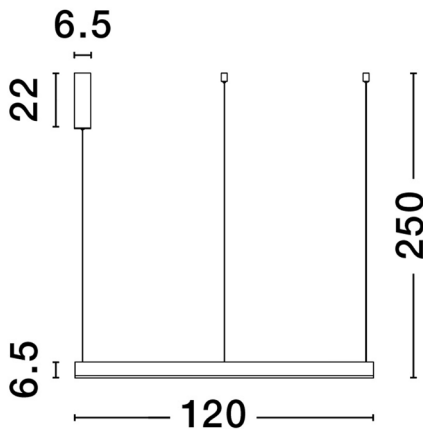

NOVA LUCE

PRODUCT DATASHEET

Version: 001

PRODUCT PHOTOGRAPH

TECHNICAL DRAWING

GENERAL INFORMATION

Product Code	9530200
Collection	Decorative
Product Category	Suspension
Product Family	Motif
Mounting Location	Ceiling
Application Environment	Indoor

DIMENSION & WEIGHT

LxWxH (cm)	D: 120 H: 250
Cut out (cm)	N/A
Weight (Kgr)	4.0

MATERIAL & COLOR

Product Color	Sandy White
Body Material	Aluminium & Acrylic

APPLICATION & MOUNTING

Ambient Working Temp.	Max 45 oC
Type of Protection	IP20
Dimmable	Yes
Type of Dimming (Optional)	Triac
Mounting type	Ceiling
Mounting Depth (cm)	N/A
Led Module Replaceable	No
Light Source	LED

Power (Nominal)	72W
Input voltage (Nominal)	220-240Vac
Mains Frequency	50/60Hz

PHOTOMETRICAL DATA

Luminous Flux	5250 lm
Color Temperature	3000K
Light Color (Designation)	Warm White

WARRANTY

Warranty	3 Years
----------	----------------