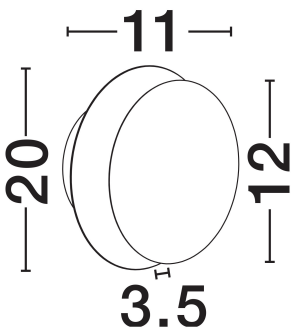

NOVA LUCE

PRODUCT DATASHEET

Version: 001

PRODUCT PHOTOGRAPH

TECHNICAL DRAWING

GENERAL INFORMATION

Product Code	9695247
Collection	Indoor
Product Category	Wall
Product Family	Shell
Mounting Location	Wall
Application Environment	Indoor
Specifications	N/A

DIMENSION & WEIGHT

LxWxH (cm)	D: 20 W: 11
Cut Out (cm)	N/A
Weight (Kgr)	0.9

MATERIAL & COLOR

Product Color	Sandy Black & Gold
Body Material	Aluminium

APPLICATION & MOUNTING

Ambient Working Temp.	Max 45°C
Type of Protection	IP20
Dimmable	No
Type of Dimming	N/A
Mounting type	Surface
Mounting Depth (cm)	N/A
Led Module Replaceable	No
Light Source	LED

Power (Nominal)	7W
Input voltage (Nominal)	220-240V
Mains Frequency	50/60Hz

PHOTOMETRICAL DATA

Luminous Flux	101lm
Color Temperature	3000K
Light Color (Designation)	Warm White

WARRANTY

Warranty	3 Years
----------	----------------