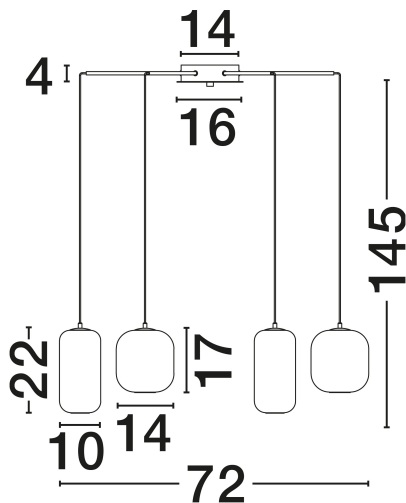

NOVA LUCE

PRODUCT DATASHEET

Version: 001

PRODUCT PHOTOGRAPH

TECHNICAL DRAWING

GENERAL INFORMATION

Product Code	9009143
Collection	Indoor
Product Category	Suspension
Product Family	Aelia
Mounting Location	Ceiling
Application Environment	Indoor
Specifications	N/A

DIMENSION & WEIGHT

LxWxH (cm)	D: 72 H: 145
Cut Out (cm)	N/A
Weight (Kgr)	3.5

MATERIAL & COLOR

Product Color	Gradient Smokey & Matt Black
Body Material	Glass & Metal

APPLICATION & MOUNTING

Ambient Working Temp.	Max 45°C
Type of Protection	IP20
Dimmable	Yes
Type of Dimming	Triac
Mounting type	Surface
Mounting Depth (cm)	N/A
Led Module Replaceable	No
Light Source	LED

Power (Nominal)	25W
Input voltage (Nominal)	220-240V
Mains Frequency	50/60Hz

PHOTOMETRICAL DATA

Luminous Flux	1500lm
Color Temperature	3000K
Light Color (Designation)	Warm White

WARRANTY

Warranty	3 Years
----------	----------------