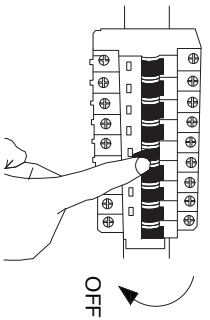

NOVA LUCE

9577014

1

Turn off the general switch

2

Drill holes & Apply screws.

3

Connect the wires.

4

Apply the element in to place

5

Insert the bulb & the glass

6

Turn on the general switch