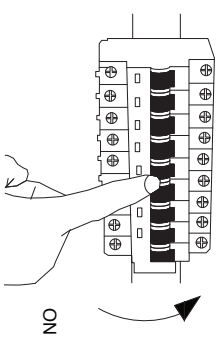

NOVA LUCE

9577014

1

Turn off the general switch

2

Drill holes & Apply screws.

3

Connect the wires.

4

Apply the element in to place

5

Insert the bulb & the glass

6

Turn on the general switch