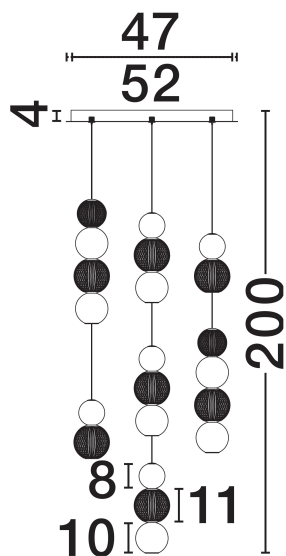

NOVA LUCE

PRODUCT DATASHEET

Version: 001

PRODUCT PHOTOGRAPH

TECHNICAL DRAWING

GENERAL INFORMATION

Product Code	9511060
Collection	Indoor
Product Category	Suspension
Product Family	Brille
Mounting Location	Wall
Application Environment	Indoor
Specifications	N/A

DIMENSION & WEIGHT

LxWxH (cm)	D: 53 H: 200
Cut Out (cm)	N/A
Weight (Kgr)	11

MATERIAL & COLOR

Product Color	Gold
Body Material	Aluminium & Acrylic

APPLICATION & MOUNTING

Ambient Working Temp.	Max 45°C
Type of Protection	IP20
Dimmable	Yes
Type of Dimming	Triac
Mounting type	Surface
Mounting Depth (cm)	N/A
Led Module Replaceable	No
Light Source	LED

Power (Nominal)	42W
Input voltage (Nominal)	220-240V
Mains Frequency	50/60Hz

PHOTOMETRICAL DATA

Luminous Flux	2710lm
Color Temperature	3200K
Light Color (Designation)	Warm White

WARRANTY

Warranty	3 Years
----------	----------------