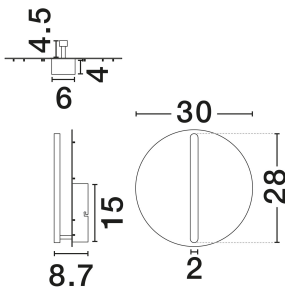

NOVA LUCE

PRODUCT DATASHEET

Version: 001

PRODUCT PHOTOGRAPH

TECHNICAL DRAWING

GENERAL INFORMATION

Product Code	9580581
Collection	Indoor
Product Category	Wall
Product Family	Nalu
Mounting Location	Wall
Application Environment	Indoor
Specifications	N/A

DIMENSION & WEIGHT

LxWxH (cm)	D: 30 H: 8.7
Cut Out (cm)	N/A
Weight (Kgr)	1.675

MATERIAL & COLOR

Product Color	Black & White
Body Material	Steel, Aluminium & Silicone

APPLICATION & MOUNTING

Ambient Working Temp.	Max 45°C
Type of Protection	IP20
Dimmable	Yes
Type of Dimming	Triac
Mounting type	Surface
Mounting Depth (cm)	N/A
Led Module Replaceable	No
Light Source	LED

Power (Nominal)	20W
Input voltage (Nominal)	220-240V
Mains Frequency	50/60Hz

PHOTOMETRICAL DATA

Luminous Flux	1200lm
Color Temperature	2700K
Light Color (Designation)	Warm White

WARRANTY

Warranty	3 Years
----------	----------------