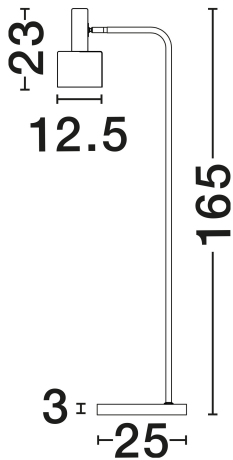

NOVA LUCE

PRODUCT DATASHEET

Version: 001

PRODUCT PHOTOGRAPH

TECHNICAL DRAWING

GENERAL INFORMATION

Product Code	9426653
Collection	Indoor
Product Category	Floor
Product Family	Paz
Mounting Location	Floor
Application Environment	Indoor
Specifications	N/A

DIMENSION & WEIGHT

LxWxH (cm)	D: 12.5 H: 165
Cut Out (cm)	N/A
Weight (Kgr)	4.3

MATERIAL & COLOR

Product Color	Gold & White
Body Material	Metal

APPLICATION & MOUNTING

Ambient Working Temp.	Max 45°C
Type of Protection	IP20
Dimmable	Yes
Type of Dimming	N/A
Mounting type	Surface
Mounting Depth (cm)	N/A
Led Module Replaceable	Yes
Light Source	E27

Power (Nominal)	1x12W
Input voltage (Nominal)	100-240V
Mains Frequency	50/60Hz

PHOTOMETRICAL DATA

Luminous Flux	N/A
Color Temperature	N/A
Light Color (Designation)	N/A

WARRANTY

Warranty	3 Years
----------	----------------