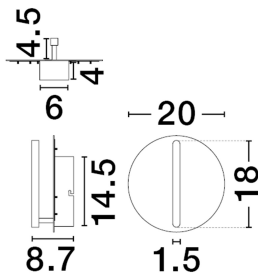

NOVA LUCE

PRODUCT DATASHEET

Version: 001

PRODUCT PHOTOGRAPH

TECHNICAL DRAWING

GENERAL INFORMATION

Product Code	9580580
Collection	Indoor
Product Category	Wall
Product Family	Nalu
Mounting Location	Wall
Application Environment	Indoor
Specifications	N/A

DIMENSION & WEIGHT

LxWxH (cm)	D: 20 H: 8.7
Cut Out (cm)	N/A
Weight (Kgr)	0

MATERIAL & COLOR

Product Color	Sandy Black & White
Body Material	Steel, Aluminium & Silicone

APPLICATION & MOUNTING

Ambient Working Temp.	Max 45°C
Type of Protection	IP20
Dimmable	Yes
Type of Dimming	Triac
Mounting type	Surface
Mounting Depth (cm)	N/A
Led Module Replaceable	No
Light Source	LED