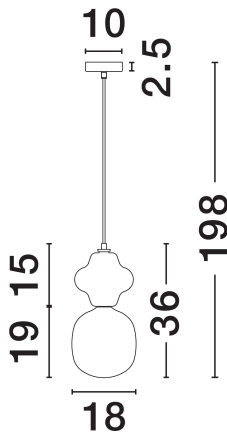

NOVA LUCE

PRODUCT DATASHEET

Version: 001

PRODUCT PHOTOGRAPH

TECHNICAL DRAWING

GENERAL INFORMATION

Product Code	9009106
Collection	Indoor
Product Category	Suspension
Product Family	Clio
Mounting Location	Wall
Application Environment	Indoor
Specifications	N/A

DIMENSION & WEIGHT

LxWxH (cm)	D: 18 H: 198
Cut Out (cm)	N/A
Weight (Kgr)	1.5

MATERIAL & COLOR

Product Color	Yellow & Matt White
Body Material	Metal, Ceramic & Opal Glass

APPLICATION & MOUNTING

Ambient Working Temp.	Max 45°C
Type of Protection	IP20
Dimmable	N/A
Type of Dimming	N/A
Mounting type	Surface
Mounting Depth (cm)	N/A
Led Module Replaceable	Yes
Light Source	E14

Power (Nominal)	1x5W
Input voltage (Nominal)	220-240V
Mains Frequency	50/60Hz

PHOTOMETRICAL DATA

Luminous Flux	N/A
Color Temperature	N/A
Light Color (Designation)	N/A

WARRANTY

Warranty	3 Years
----------	----------------