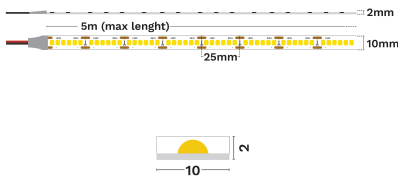

COMPATIBLE WITH

— On/Off Driver: N/A

— Triac Driver: N/A

— Dali Driver: N/A

GENERAL INFORMATION

Product Code	9540055
Product Category	Led Strips
Product Family	Aktis Plus
Mounting Location	N/A
Application Environment	Indoor

DIMENSION & WEIGHT

LxWxH (cm)	10 mm
Cut out (cm)	N/A
Weight (Kgr)	N/A

MATERIAL & COLOR

Product Color	N/A
Body Material	Aluminium
Cover Material	N/A

APPLICATION & MOUNTING

Ambient Working Temp.	45 C
Type of Protection	IP20
Protection Class IK	N/A
Dimmable	Yes
Type of Dimming (Optional)	Triac/Dali
Mounting type	N/A
Mounting Depth (cm)	N/A
Led Module Replaceable	No
Light Source	Led
Adjustable	No

NOVA LUCE S.A

Schimatari Viotias
32009, Greece

+30 22620 58 121
+30 22620 56 743

info@novaluce.com
www.novaluce.com