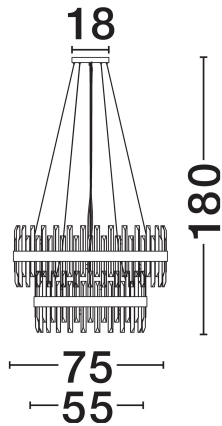

NOVA LUCE

PRODUCT DATASHEET

Version: 001

PRODUCT PHOTOGRAPH

TECHNICAL DRAWING

GENERAL INFORMATION

| | |
|-------------------------|------------|
| Product Code | 9695120 |
| Collection | Indoor |
| Product Category | Suspension |
| Product Family | Crown |
| Mounting Location | Wall |
| Application Environment | Indoor |
| Specifications | N/A |

DIMENSION & WEIGHT

| | |
|--------------|--------------|
| LxWxH (cm) | D: 75 H: 180 |
| Cut Out (cm) | N/A |
| Weight (Kgr) | 19 |

MATERIAL & COLOR

| | |
|---------------|-----------------|
| Product Color | Satin Gold |
| Body Material | Metal & Crystal |

| | |
|-------------------------|-----------------|
| Power (Nominal) | 32x5W |
| Input voltage (Nominal) | 220-240V |
| Mains Frequency | 50/60Hz |

PHOTOMETRICAL DATA

| | |
|---------------------------|------------|
| Luminous Flux | N/A |
| Color Temperature | N/A |
| Light Color (Designation) | N/A |