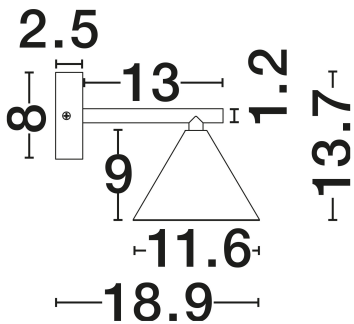

NOVA LUCE

PRODUCT DATASHEET

Version: 001

PRODUCT PHOTOGRAPH

TECHNICAL DRAWING

GENERAL INFORMATION

Product Code	9011426
Collection	Indoor
Product Category	Wall
Product Family	Conico
Mounting Location	Wall
Application Environment	Indoor
Specifications	N/A

DIMENSION & WEIGHT

LxWxH (cm)	D: 11.6 W: 13.7 H: 18.9
Cut Out (cm)	N/A
Weight (Kgr)	0.28

MATERIAL & COLOR

Product Color	Oxide Gold & Black
Body Material	Aluminium

APPLICATION & MOUNTING

Ambient Working Temp.	Max 45°C
Type of Protection	IP20
Dimmable	Yes
Type of Dimming	N/A
Mounting type	Surface
Mounting Depth (cm)	N/A
Led Module Replaceable	Yes
Light Source	MR16/GU10

Power (Nominal)	1x10W
Input voltage (Nominal)	100-240V
Mains Frequency	50/60Hz

PHOTOMETRICAL DATA

Luminus Flux	N/A
Color Temperature	N/A
Light Color (Designation)	N/A

WARRANTY

Warranty	3 Years
----------	----------------