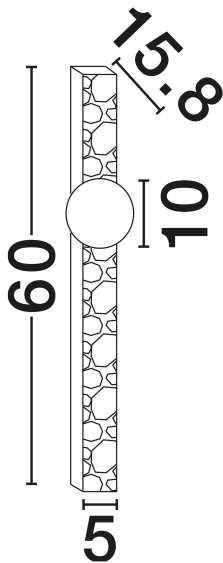

NOVA LUCE

PRODUCT DATASHEET

Version: 001

PRODUCT PHOTOGRAPH

TECHNICAL DRAWING

GENERAL INFORMATION

Product Code	9019806
Collection	Indoor
Product Category	Wall
Product Family	Ovee
Mounting Location	Wall
Application Environment	Indoor
Specifications	N/A

DIMENSION & WEIGHT

LxWxH (cm)	L: 5 W: 15.8 H: 60
Cut Out (cm)	N/A
Weight (Kgr)	3

MATERIAL & COLOR

Product Color	Natural & Opal
Body Material	Travertine & Glass

APPLICATION & MOUNTING

Ambient Working Temp.	Max 45°C
Type of Protection	IP20
Dimmable	Yes
Type of Dimming	N/A
Mounting type	Surface
Mounting Depth (cm)	N/A
Led Module Replaceable	Yes
Light Source	G9

Power (Nominal)	1x5W
Input voltage (Nominal)	100-240V
Mains Frequency	50/60Hz

PHOTOMETRICAL DATA

Luminous Flux	N/A
Color Temperature	N/A
Light Color (Designation)	N/A

WARRANTY

Warranty	3 Years
----------	----------------