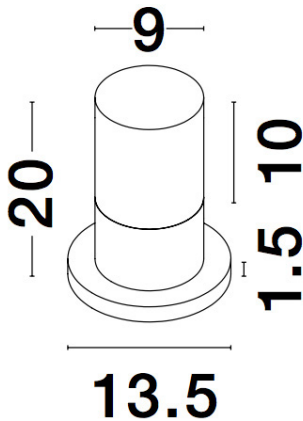

NOVA LUCE

PRODUCT DATASHEET

Version: 001

PRODUCT PHOTOGRAPH

TECHNICAL DRAWING

GENERAL INFORMATION

Product Code	9905023
Collection	Outdoor
Product Category	Bollard
Product Family	NOTEN
Mounting Location	Floor
Application Environment	Outdoor

DIMENSION & WEIGHT

LxWxH (cm)	L: 9 W: 13,5 H: 20
Cut out (cm)	N/A
Weight (Kgr)	0.9

MATERIAL & COLOR

Product Color	Black
Body Material	Aluminium-Acrylic

APPLICATION & MOUNTING

Ambient Working Temp.	Max 40 oC
Type of Protection	IP65
Dimmable	No
Type of Dimming (Optional)	N/A
Mounting type	Surface
Mounting Depth (cm)	N/A
Led Module Replaceable	No
Light Source	LED

Power (Nominal)	8W
Input voltage (Nominal)	220-240Vac
Mains Frequency	50/60Hz

PHOTOMETRICAL DATA

Luminous Flux	937 lm
Color Temperature	3000K
Light Color (Designation)	Warm White

WARRANTY

Warranty	3 Years
----------	----------------