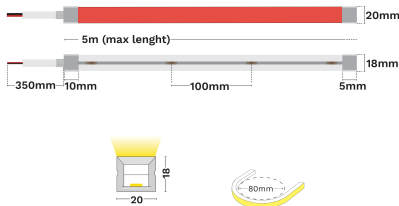

COMPATIBLE WITH

— On/Off Driver: N/A

— Triac Driver: N/A

— Dali Driver: N/A

GENERAL INFORMATION

Product Code	9540134
Product Category	Neon Flex
Product Family	Kema 20X18
Mounting Location	N/A
Application Environment	Outdoor

DIMENSION & WEIGHT

LxWxH (cm)	m W:20 mm H:18 mm
Cut out (cm)	N/A
Weight (Kgr)	N/A

MATERIAL & COLOR

Product Color	N/A
Body Material	Silicone
Cover Material	N/A

APPLICATION & MOUNTING

Ambient Working Temp.	45 C
Type of Protection	IP68
Protection Class IK	N/A
Dimmable	Yes
Type of Dimming (Optional)	Triac/Dali
Mounting type	N/A
Mounting Depth (cm)	N/A
Led Module Replaceable	No
Light Source	Led
Adjustable	No

NOVA LUCE S.A

Schimatari Viotias
32009, Greece

+30 22620 58 121
+30 22620 56 743

info@novaluce.com
www.novaluce.com