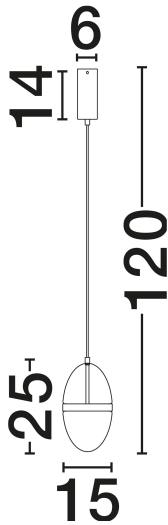

NOVA LUCE

PRODUCT DATASHEET

Version: 001

PRODUCT PHOTOGRAPH

TECHNICAL DRAWING

GENERAL INFORMATION

Product Code	9009278
Collection	Indoor
Product Category	Suspension
Product Family	Egna
Mounting Location	Ceiling
Application Environment	Indoor
Specifications	N/A

DIMENSION & WEIGHT

LxWxH (cm)	D: 15 H: 120
Cut Out (cm)	N/A
Weight (Kgr)	1.3

MATERIAL & COLOR

Product Color	Opal, Cognac & Gold
Body Material	Glass & Metal

APPLICATION & MOUNTING

Ambient Working Temp.	Max 45°C
Type of Protection	IP20
Dimmable	No
Type of Dimming	N/A
Mounting type	Surface
Mounting Depth (cm)	N/A
Led Module Replaceable	No
Light Source	LED

Power (Nominal)	20W
Input voltage (Nominal)	220-240V
Mains Frequency	50/60Hz

PHOTOMETRICAL DATA

Luminous Flux	1200lm
Color Temperature	3000K
Light Color (Designation)	Warm White

WARRANTY

Warranty	3 Years
----------	----------------