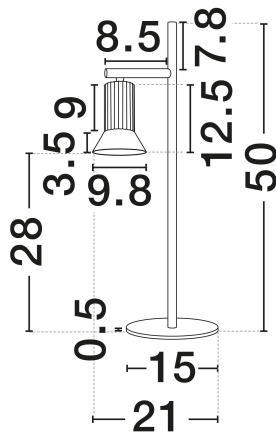

GENERAL INFORMATION

Product Code	9011448
Collection	Indoor
Product Category	Table
Product Family	Luvia
Mounting Location	Table
Application Environment	Indoor
Specifications	N/A

DIMENSION & WEIGHT

LxWxH (cm)	D: 9.8 W: 21 H: 50
Cut Out (cm)	N/A
Weight (Kgr)	0.1

MATERIAL & COLOR

Product Color	Oxide Gold & Black
Body Material	Aluminium

APPLICATION & MOUNTING

Ambient Working Temp.	Max 45°C
Type of Protection	IP20
Dimmable	Yes
Type of Dimming	N/A
Mounting type	Surface
Mounting Depth (cm)	N/A
Led Module Replaceable	Yes
Light Source	MR16/GU10

NOVA LUCE S.A

Schimatari Viotias
32009, Greece

+30 22620 58 121
+30 22620 56 743

info@novaluce.com
www.novaluce.com