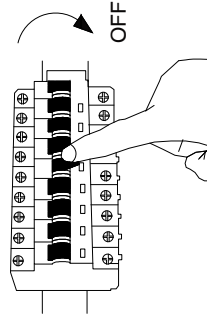

NOVA LUCE

6192682

①

Turn off the general switch

②

Mark & drill holes
Apply plastic anchors & tie up screws

③

Connect wires

④

Tie up side screws to fix it into place

⑤

Tie up the cap into place

⑥

Insert the bulb by rotate

⑦

Turn on the general switch