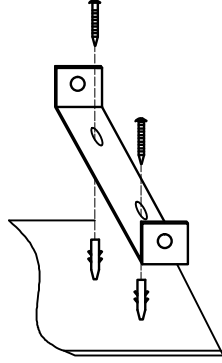

NOVA LUCE

6192682

①

Turn off the general switch

②

Mark & drill holes
Apply plastic anchors & tie up screws

③

Connect wires

④

Tie up side screws to fix it into place

⑤

Tie up the cap into place

⑥

Insert the bulb by rotate

⑦

Turn on the general switch