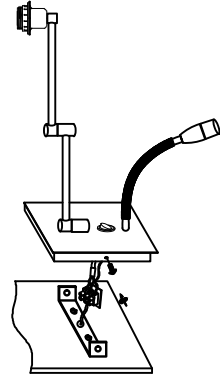

NOVA LUCE

6192682

①

Turn off the general switch

②

Mark & drill holes
Apply plastic anchors & tie up screws

③

Connect wires

④

Tie up side screws to fix it into place

⑤

Tie up the cap into place

⑥

Insert the bulb by rotate

⑦

Turn on the general switch