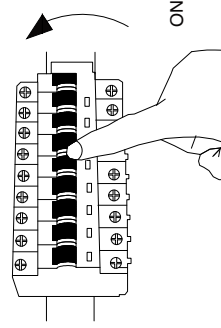

NOVA LUCE

6192682

①

Turn off the general switch

②

Mark & drill holes
Apply plastic anchors & tie up screws

③

Connect wires

④

Tie up side screws to fix it into place

⑤

Tie up the cap into place

⑥

Insert the bulb by rotate

⑦

Turn on the general switch