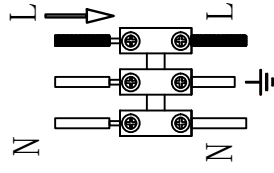

NOVA LUCE

6192682

①

Turn off the general switch

②

Mark & drill holes
Apply plastic anchors & tie up screws

③

Connect wires

④

Tie up side screws to fix it into place

⑤

Tie up the cap into place

⑥

Insert the bulb by rotate

⑦

Turn on the general switch