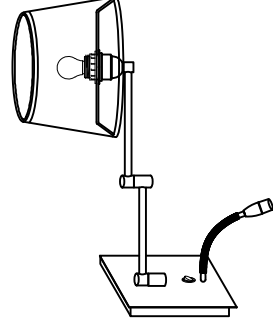

NOVA LUCE

6192682

①

Turn off the general switch

②

Mark & drill holes
Apply plastic anchors & tie up screws

③

Connect wires

④

Tie up side screws to fix it into place

⑤

Tie up the cap into place

⑥

Insert the bulb by rotate

⑦

Turn on the general switch