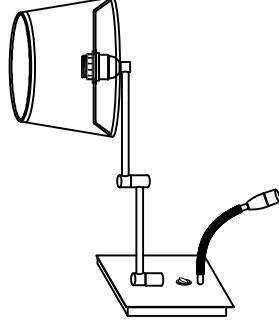

NOVA LUCE

6192682

①

Turn off the general switch

②

Mark & drill holes
Apply plastic anchors & tie up screws

③

Connect wires

④

Tie up side screws to fix it into place

⑤

Tie up the cap into place

⑥

Insert the bulb by rotate

⑦

Turn on the general switch