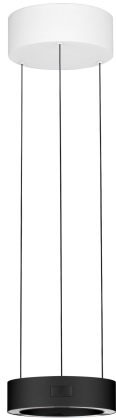

NOVA LUCE

PRODUCT DATASHEET

Version: 001

PRODUCT PHOTOGRAPH

TECHNICAL DRAWING