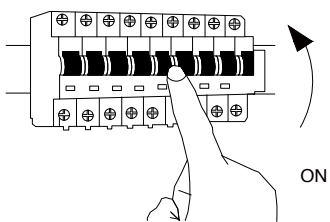

NOVA LUCE

9190392

1

Turn off the general switch

2

Drill holes & apply plastic anchors
With screws

3

Connect the wires

4

Apply the side screws

5

Apply the bulb

6

Apply the glass
& The side screws

7

Turn on the general switch