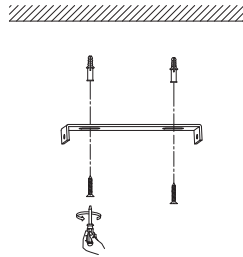

NOVA LUCE

9190392

1

Turn off the general switch

2

Drill holes & apply plastic anchors
With screws

3

Connect the wires

4

Apply the side screws

5

Apply the bulb

6

Apply the glass
& The side screws

7

Turn on the general switch