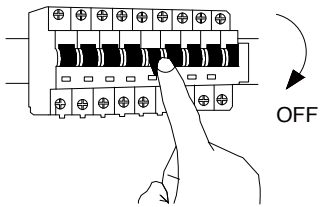

NOVA LUCE

9190392

1

Turn off the general switch

2

Drill holes & apply plastic anchors
With screws

3

Connect the wires

4

Apply the side screws

5

Apply the bulb

6

Apply the glass
& The side screws

7

Turn on the general switch