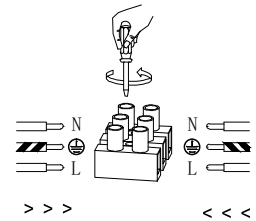

NOVA LUCE

9190392

1

Turn off the general switch

2

Drill holes & apply plastic anchors
With screws

3

Connect the wires

4

Apply the side screws

5

Apply the bulb

6

Apply the glass
& The side screws

7

Turn on the general switch