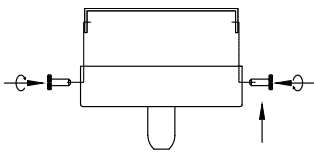

NOVA LUCE

9190392

1

Turn off the general switch

2

Drill holes & apply plastic anchors
With screws

3

Connect the wires

4

Apply the side screws

5

Apply the bulb

6

Apply the glass
& The side screws

7

Turn on the general switch