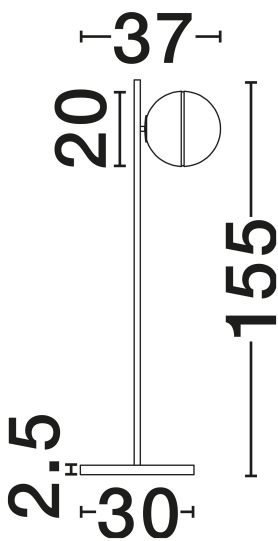

NOVA LUCE

PRODUCT DATASHEET

Version: 001

PRODUCT PHOTOGRAPH

TECHNICAL DRAWING

GENERAL INFORMATION

Product Code	9960619
Collection	Indoor
Product Category	Floor
Product Family	Cantona
Mounting Location	Floor
Application Environment	Indoor
Specifications	N/A

DIMENSION & WEIGHT

LxWxH (cm)	D1: 30 D2: 20 H: 155
Cut Out (cm)	N/A
Weight (Kgr)	5.4

MATERIAL & COLOR

Product Color	Brass Gold & Milky White & White
Body Material	Metal & Glass & Marble

APPLICATION & MOUNTING

+30 22620 58 121
+30 22620 56 743

info@novaluce.com
www.novaluce.com

NOVA LUCE

PRODUCT DATASHEET

Version: 001

ELECTRICAL DATA

Power (Nominal)	1x12W
Input voltage (Nominal)	100-240V
Mains Frequency	50/60Hz

PHOTOMETRICAL DATA