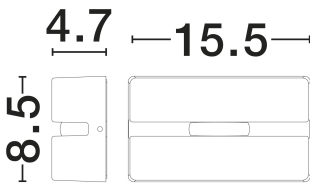

DIMENSION & WEIGHT

LxWxH (cm)	L:15.5 W:4.7 H:8.5 cm
Cut out (cm)	N/A
Weight (Kgr)	0.567

TECHNICAL DRAWING

MATERIAL & COLOR

Product Color	Sandy Black
Body Material	Aluminium & Pmma

APPLICATION & MOUNTING

Ambient Working Temp.	Max 45 oC
Type of Protection	IP65
Dimmable	No
Type of Dimming	N/A
Mounting type	Surface
Mounting Depth (cm)	N/A
Led Module Replaceable	No
Light Source	LED

Power (Nominal)	4w
Input voltage (Nominal)	220-240Vac
Mains Frequency	50/60Hz

PHOTOMETRICAL DATA

Luminous Flux	60lm
Color Temperature	3000K
Light Color (Designation)	Warm White

WARRANTY

Warranty	3 Years
----------	----------------