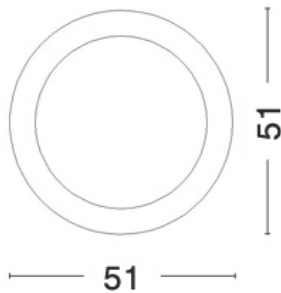

TECHNICAL DRAWING

COMPATIBLE WITH

— On/Off Driver: N/A

— Triac Driver: N/A

— Dali Driver: N/A

GENERAL INFORMATION

Product Code	41880401
Product Category	Ceiling GU10
Product Family	Bona
Mounting Location	Ceiling
Application Environment	Indoor

DIMENSION & WEIGHT

LxWxH (cm)	D: 51 H: 7
Cut out (cm)	0
Weight (Kgr)	5.66

MATERIAL & COLOR

Product Color	White
Body Material	Gypsum & Glass
Cover Material	N/A

APPLICATION & MOUNTING

Ambient Working Temp.	45 C
Type of Protection	IP20
Protection Class IK	N/A
Dimmable	N/A
Type of Dimming (Optional)	N/A
Mounting type	Surface
Mounting Depth (cm)	Ceiling
Led Module Replaceable	Yes
Light Source	LED E27
Adjustable	No

NOVA LUCE S.A

Schimatari Viotias
32009, Greece

+30 22620 58 121
+30 22620 56 743

info@novaluce.com
www.novaluce.com