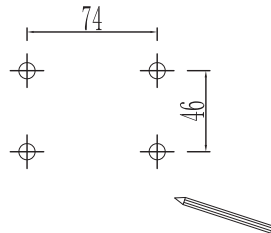

NOVA LUCE

9002868

1

Turn off the general switch

2

Mark areas

3

Drill holes apply plastic anchors