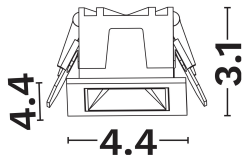

TECHNICAL DRAWING

COMPATIBLE WITH

— On/Off Driver: Included

— Triac Driver: N/A

— Dali Driver: 9844145

GENERAL INFORMATION

Product Code	9844051
Product Category	Downlights
Product Family	Area
Mounting Location	Ceiling
Application Environment	Indoor

DIMENSION & WEIGHT

LxWxH (cm)	L:4.4 W:4.4 H:3.1
Cut out (cm)	3,9*3,6
Weight (Kgr)	N/A

MATERIAL & COLOR

Product Color	White
Body Material	Aluminium
Cover Material	N/A

APPLICATION & MOUNTING

Ambient Working Temp.	45 C
Type of Protection	IP20
Protection Class IK	IK03
Dimmable	Yes
Type of Dimming (Optional)	Dali
Mounting type	Recessed
Mounting Depth (cm)	Ceiling
Led Module Replaceable	No
Light Source	Led
Adjustable	No

NOVA LUCE S.A

Schimatari Viotias
32009, Greece

+30 22620 58 121
+30 22620 56 743

info@novaluce.com
www.novaluce.com